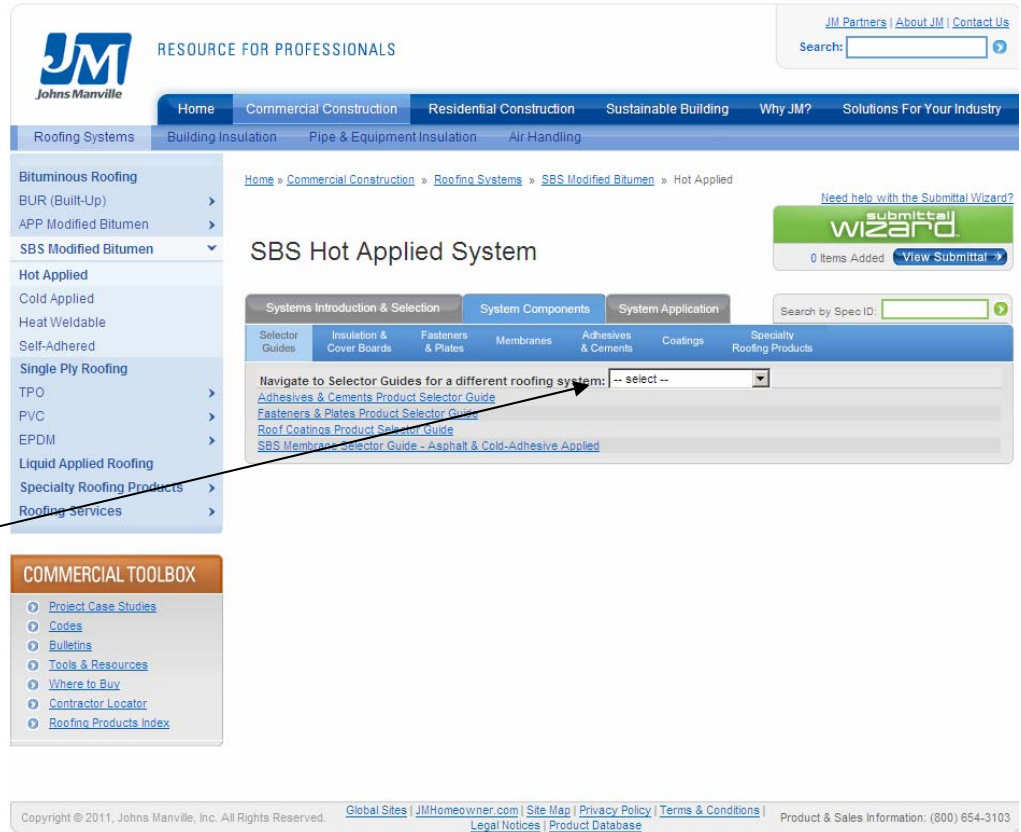

System Tab Changes Include:

System Page Tabs:
To easily navigate from system-to-system within the tabs – System Introduction & Selection; System Components; System Application – we have added a drop down menu. This menu navigates to a different system within the same tab (i.e. BUR Hot-Applied Membranes Tab to SBS Cold-Applied Membranes Tab).

This navigation enhancement keeps you from having to click several times to back out of one system page and then enter into another to find the data you need.

If your navigation does not look like the screen shots above, be sure to hit Ctrl & F5 at the same time and the page should complete a “force refresh” to show the latest navigation enhancements.

If you have any questions or would like to walk through this one-on-one, please feel free to contact me directly at (303) 978-2787 or Stephanie.oliva@jm.com.

Stephanie Oliva
Technical Communications